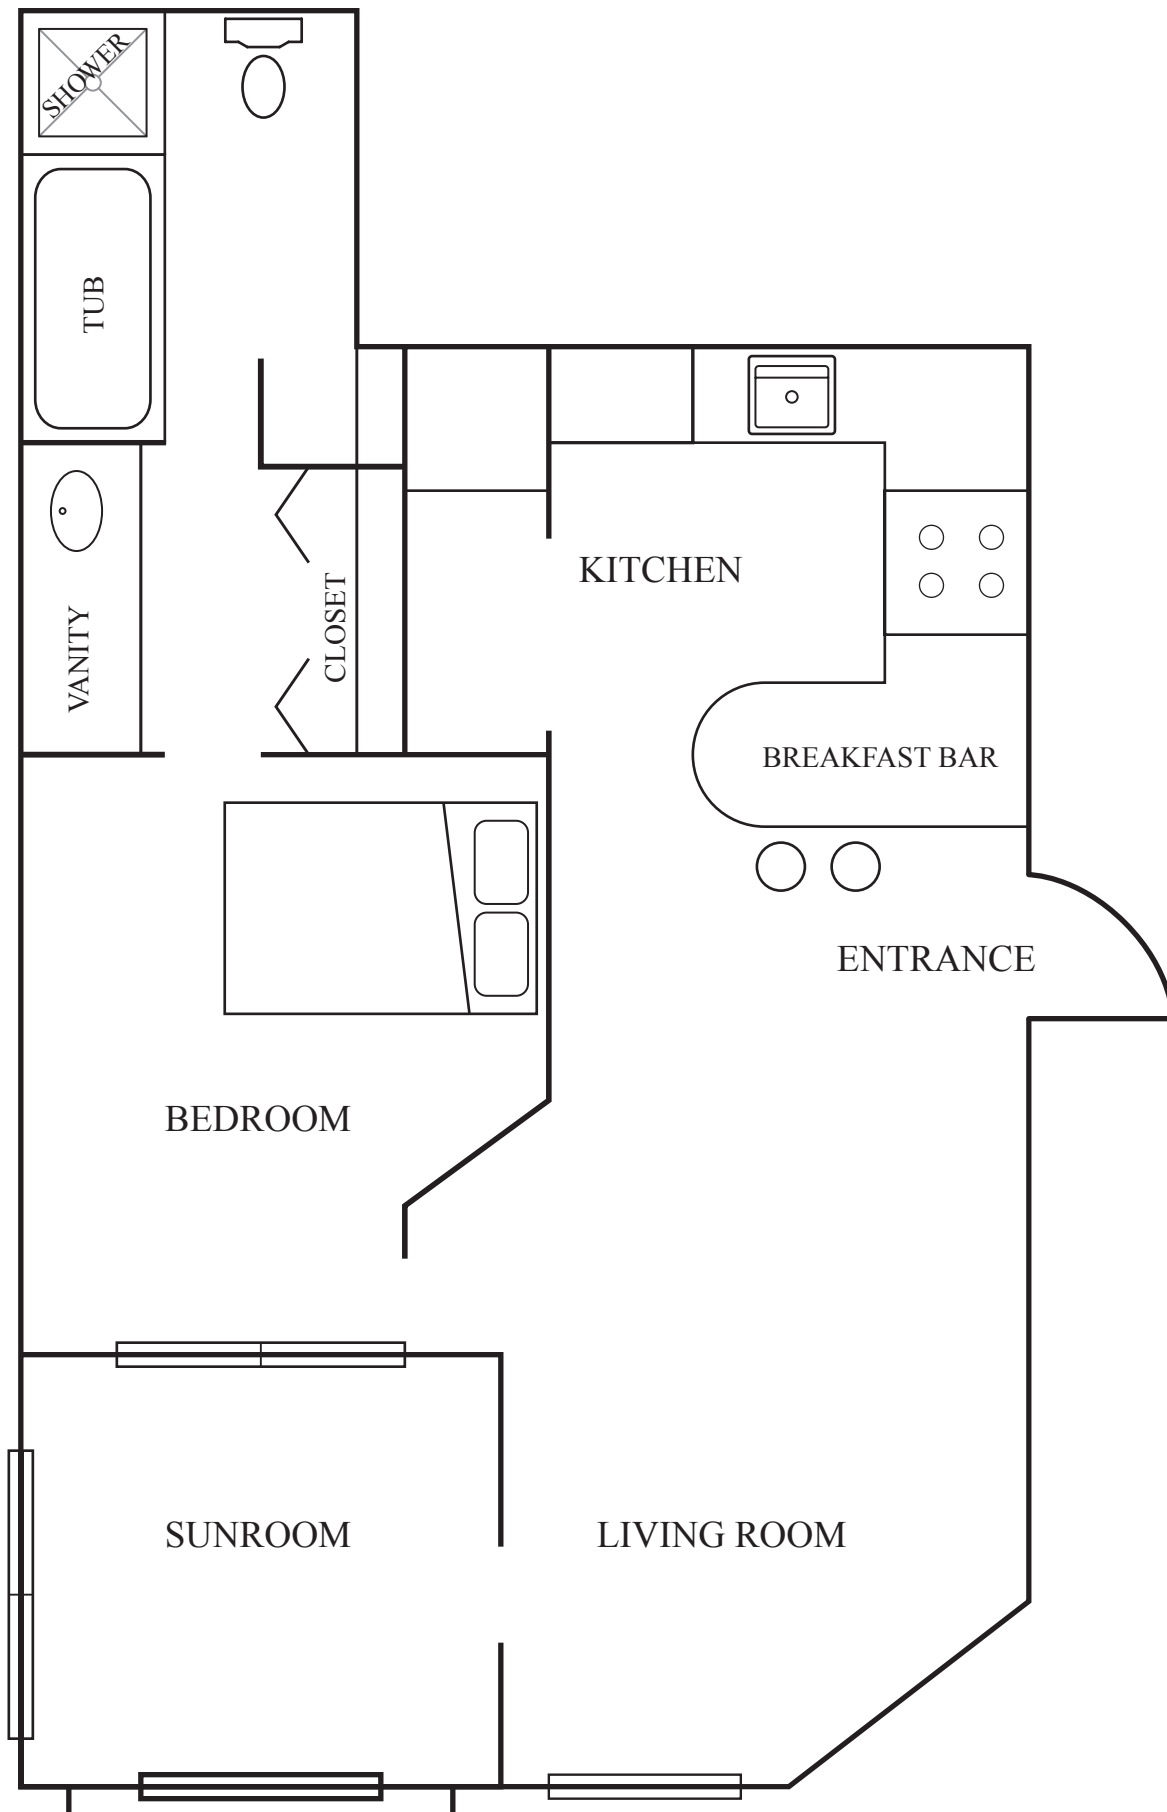

ATRIUM SUITE

PROOF #3 • 9/02/08

PAGE SIZE: 11"×17"
SCALE: 1/4"=1 FT.